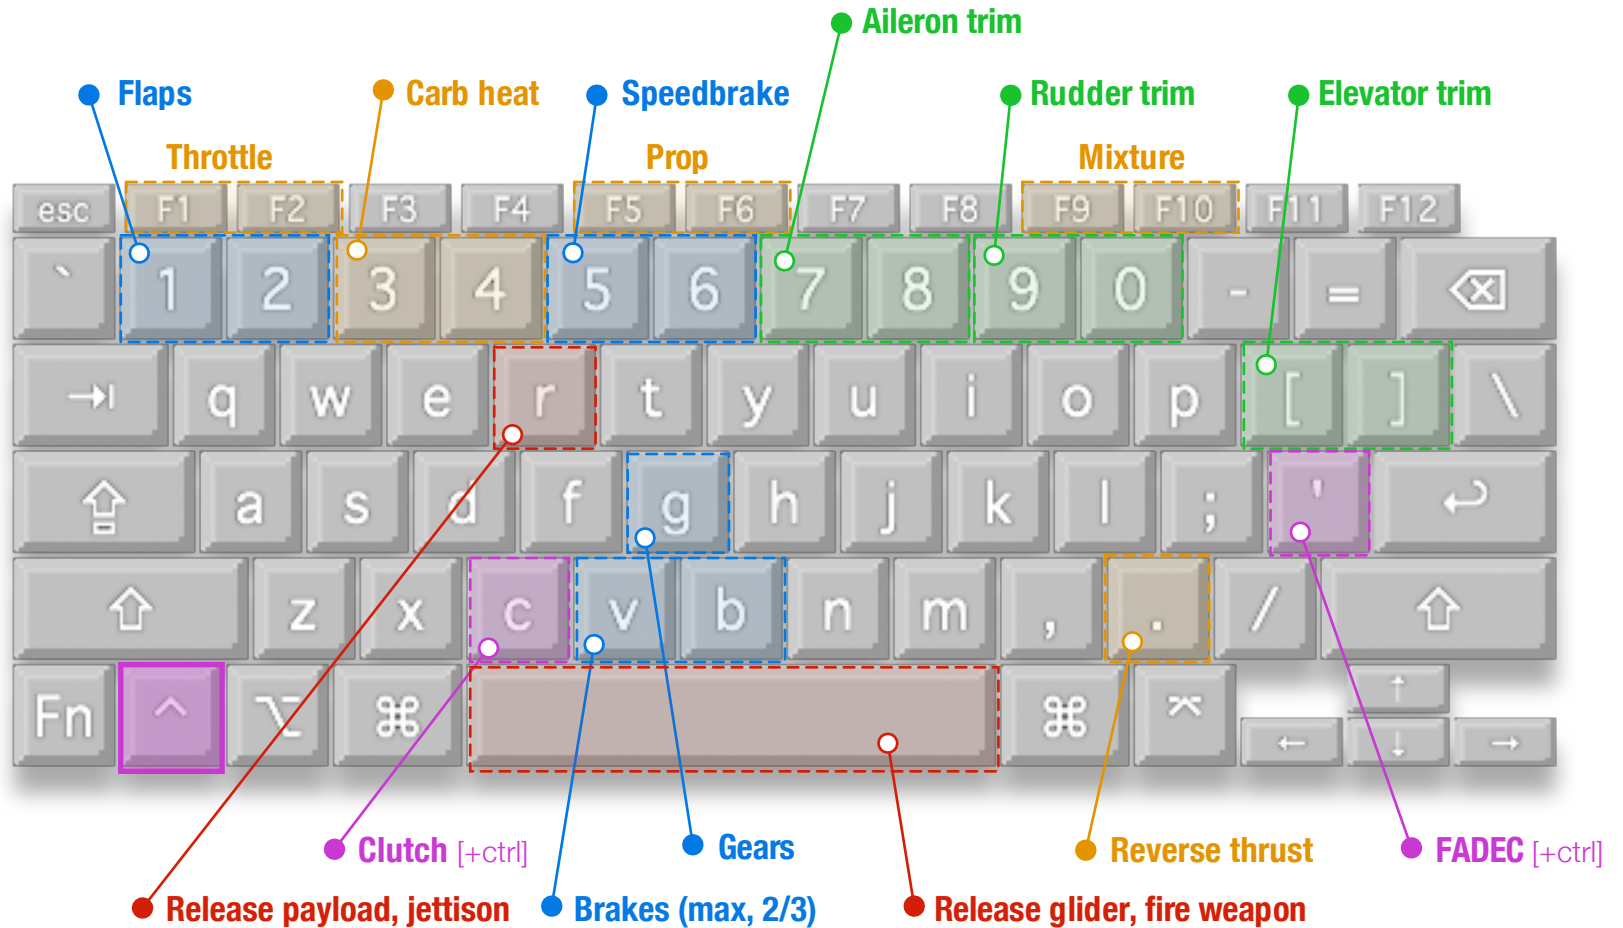

# Main Aircraft Controls

For X-Plane 8.40 or thereabouts. Graphic by Daniel Dickison (danieldickison.com), July 2006.